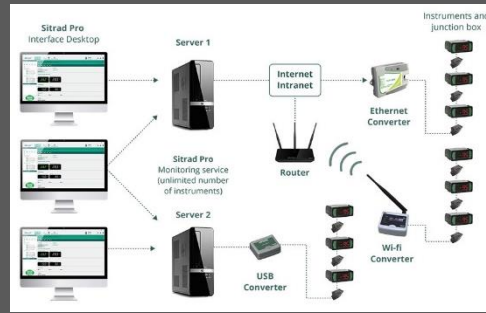

- High-precision temperature control.
- Fast refrigeration and constant temperature.
- Human-oriented design and easy to handle.
- Safeguarding security of laboratories items.
- Stainless steel interior & exterior
- Adjustable four shelves per door
- No condensation solid door
- Automatic door closing and security lock
- Castors
- Single compressor system
- Air forced cooling
- Safety control device prevents freezing
- Auto defrost function
- 5" color touch screen display

Door key lock

Air forced cooling

Full rounded corners, pressed bottoms and removable stainless steel rack holder

Internal light

- www.zetam-professional.com
- info@zetam-professional.com
- sales@zetam-professional.com

Līguma Nr. SKV-L-2019/11
2019. gada 24. janvāris

ZETAM MIDEC

"Lejasandoti", Mucenieki, Ropažu novads,
Rīgas rajons, LV-2137, Latvija
Tel: +371 6724 8036 Fax: +371 6731 2872

Smart Controller

Can be connected to monitoring system to view and monitor recorded data as well as programming the controller